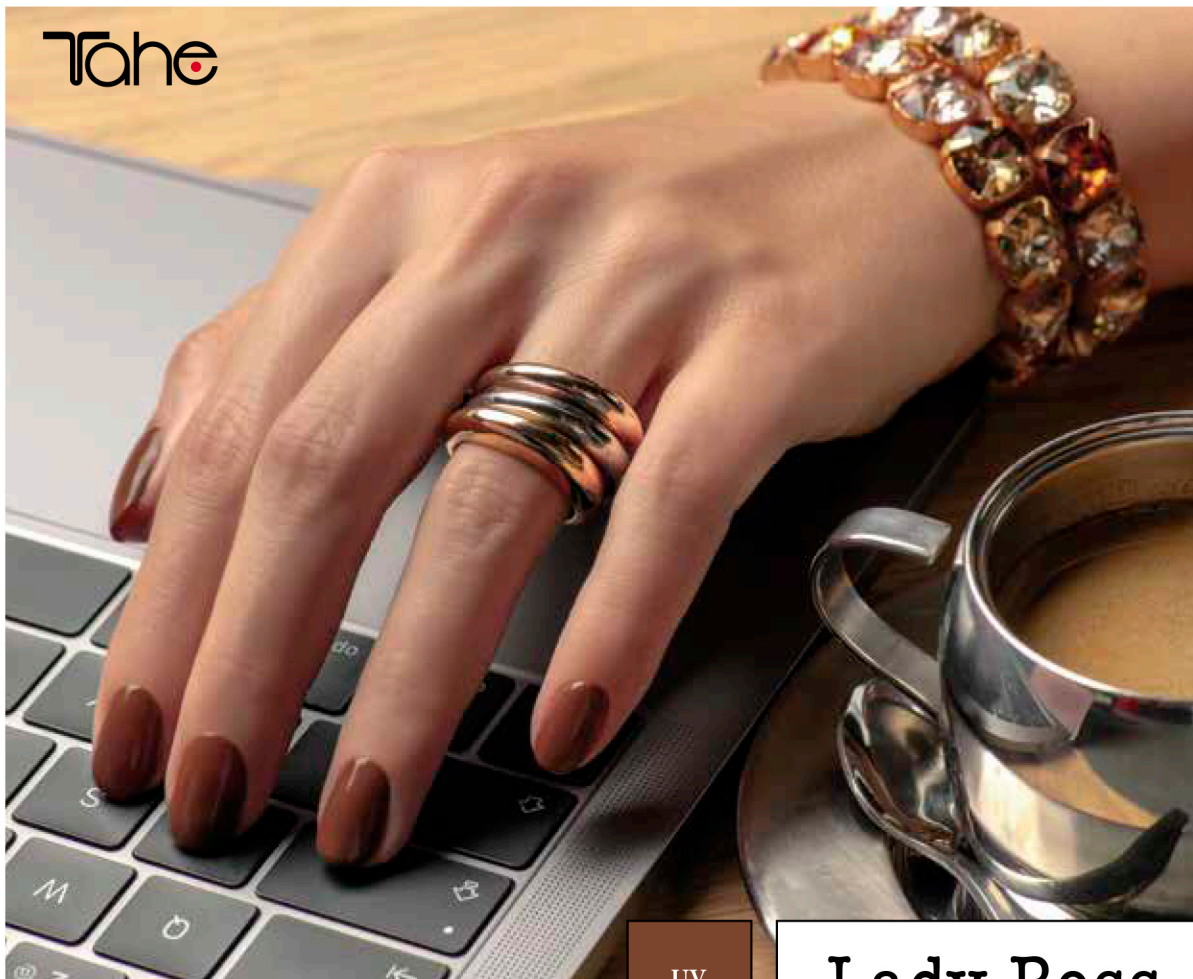

Business COLLECTION

Tahe

UV
086

Lady Boss